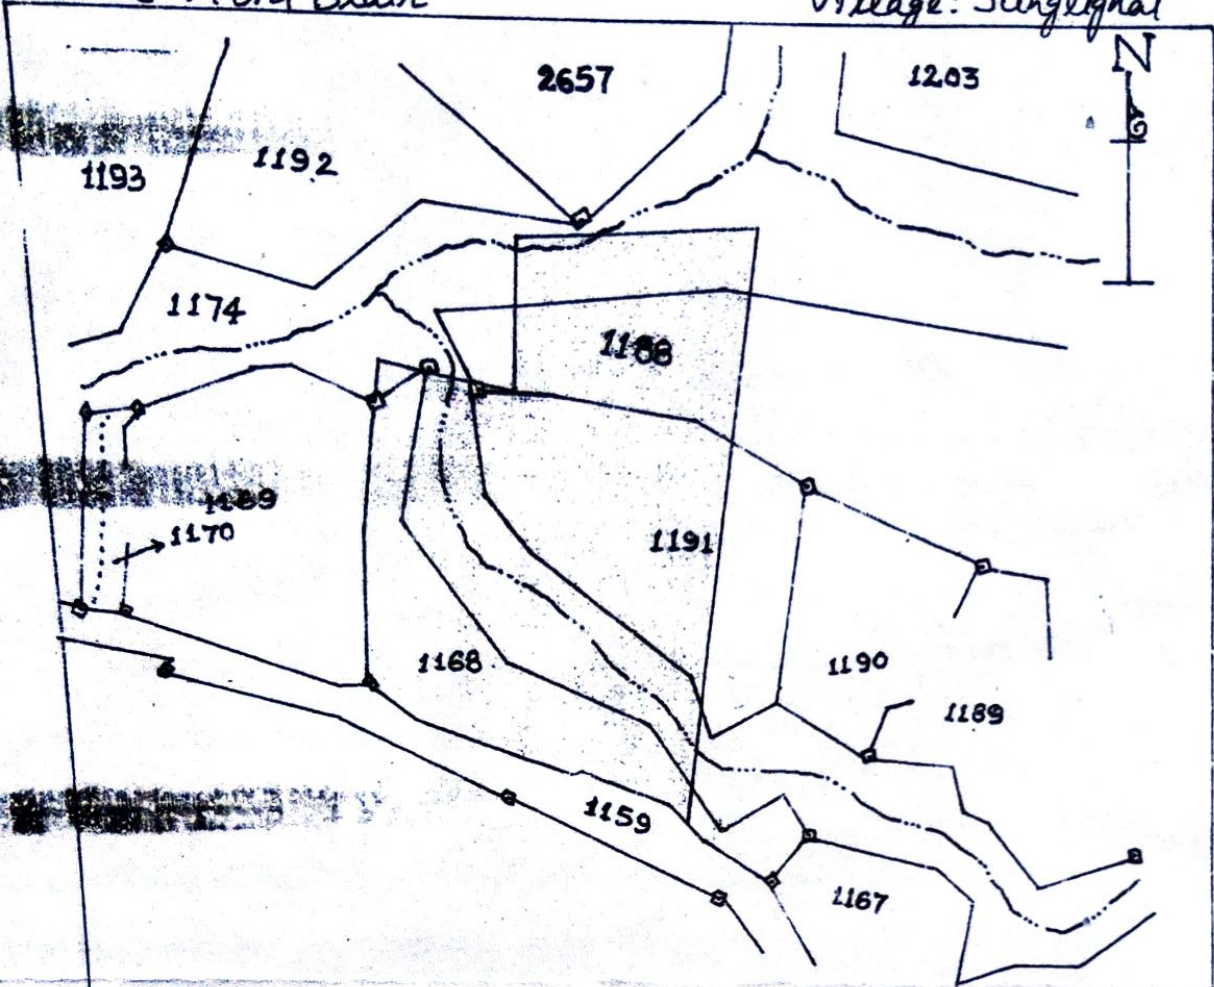

District: South Andaman
Tehsil: Port Blair

Village: Junglighat

An area 628 Sq/mtrs out of Sy. No. 1168, an area 797 Sq/mtrs out of Sy. No. 1174 (Nallah), an area 373 Sq/mtrs, out of Sy. No. 1188 and an area 710 Sq/mtrs out of Sy. No. 1191 (from their own recorded land) i.e. a total area of 2508 Sq/mtrs is under the present physical occupation of Ananda Marg School.

Lucas
08/06/12
P(6)

SCALE: 1CM = 10 MTRS.